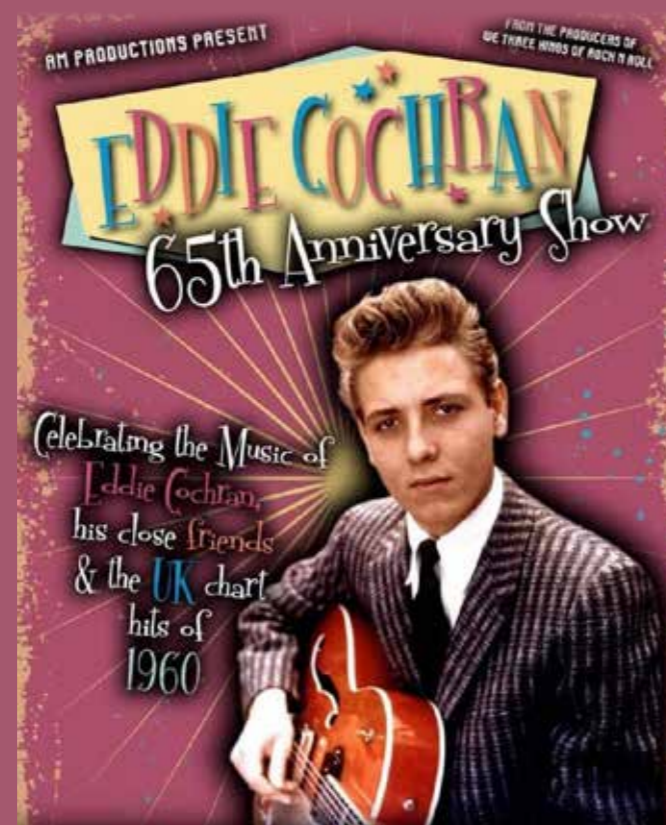

Giants of Rock

Saturday, 5th April 19.30

It's a battle of the heavyweights when world-renowned tributes The Guns N' Roses Experience and Pure Jovi return to the Hall for the ultimate rock showdown! Blistering solos, powerhouse vocals and all the energy, adrenaline and volume you can stand! Standing Show.

Doors open 18.30 - Tickets £20.00

Melksham Rock 'n' Roll Club

Admission £12
7.30 pm

Rockin' the Joint - Saturday, 26th April, 2025

The Hi Fi's - Friday, 23rd May, 2025

The Vipers - Saturday, 21st June, 2025

Eddie Cochran 65th Anniversary Show

Friday 11th April 19.30

Bringing to life the music of one of rock 'n' roll's true greats, from Summertime Blues to C'Mon Everybody, with some choice cuts from Eddie's pals Billy Fury, Marty Wild and Gene Vincent thrown in too. Seated Show.

Doors open 18.30 - Tickets £18.50